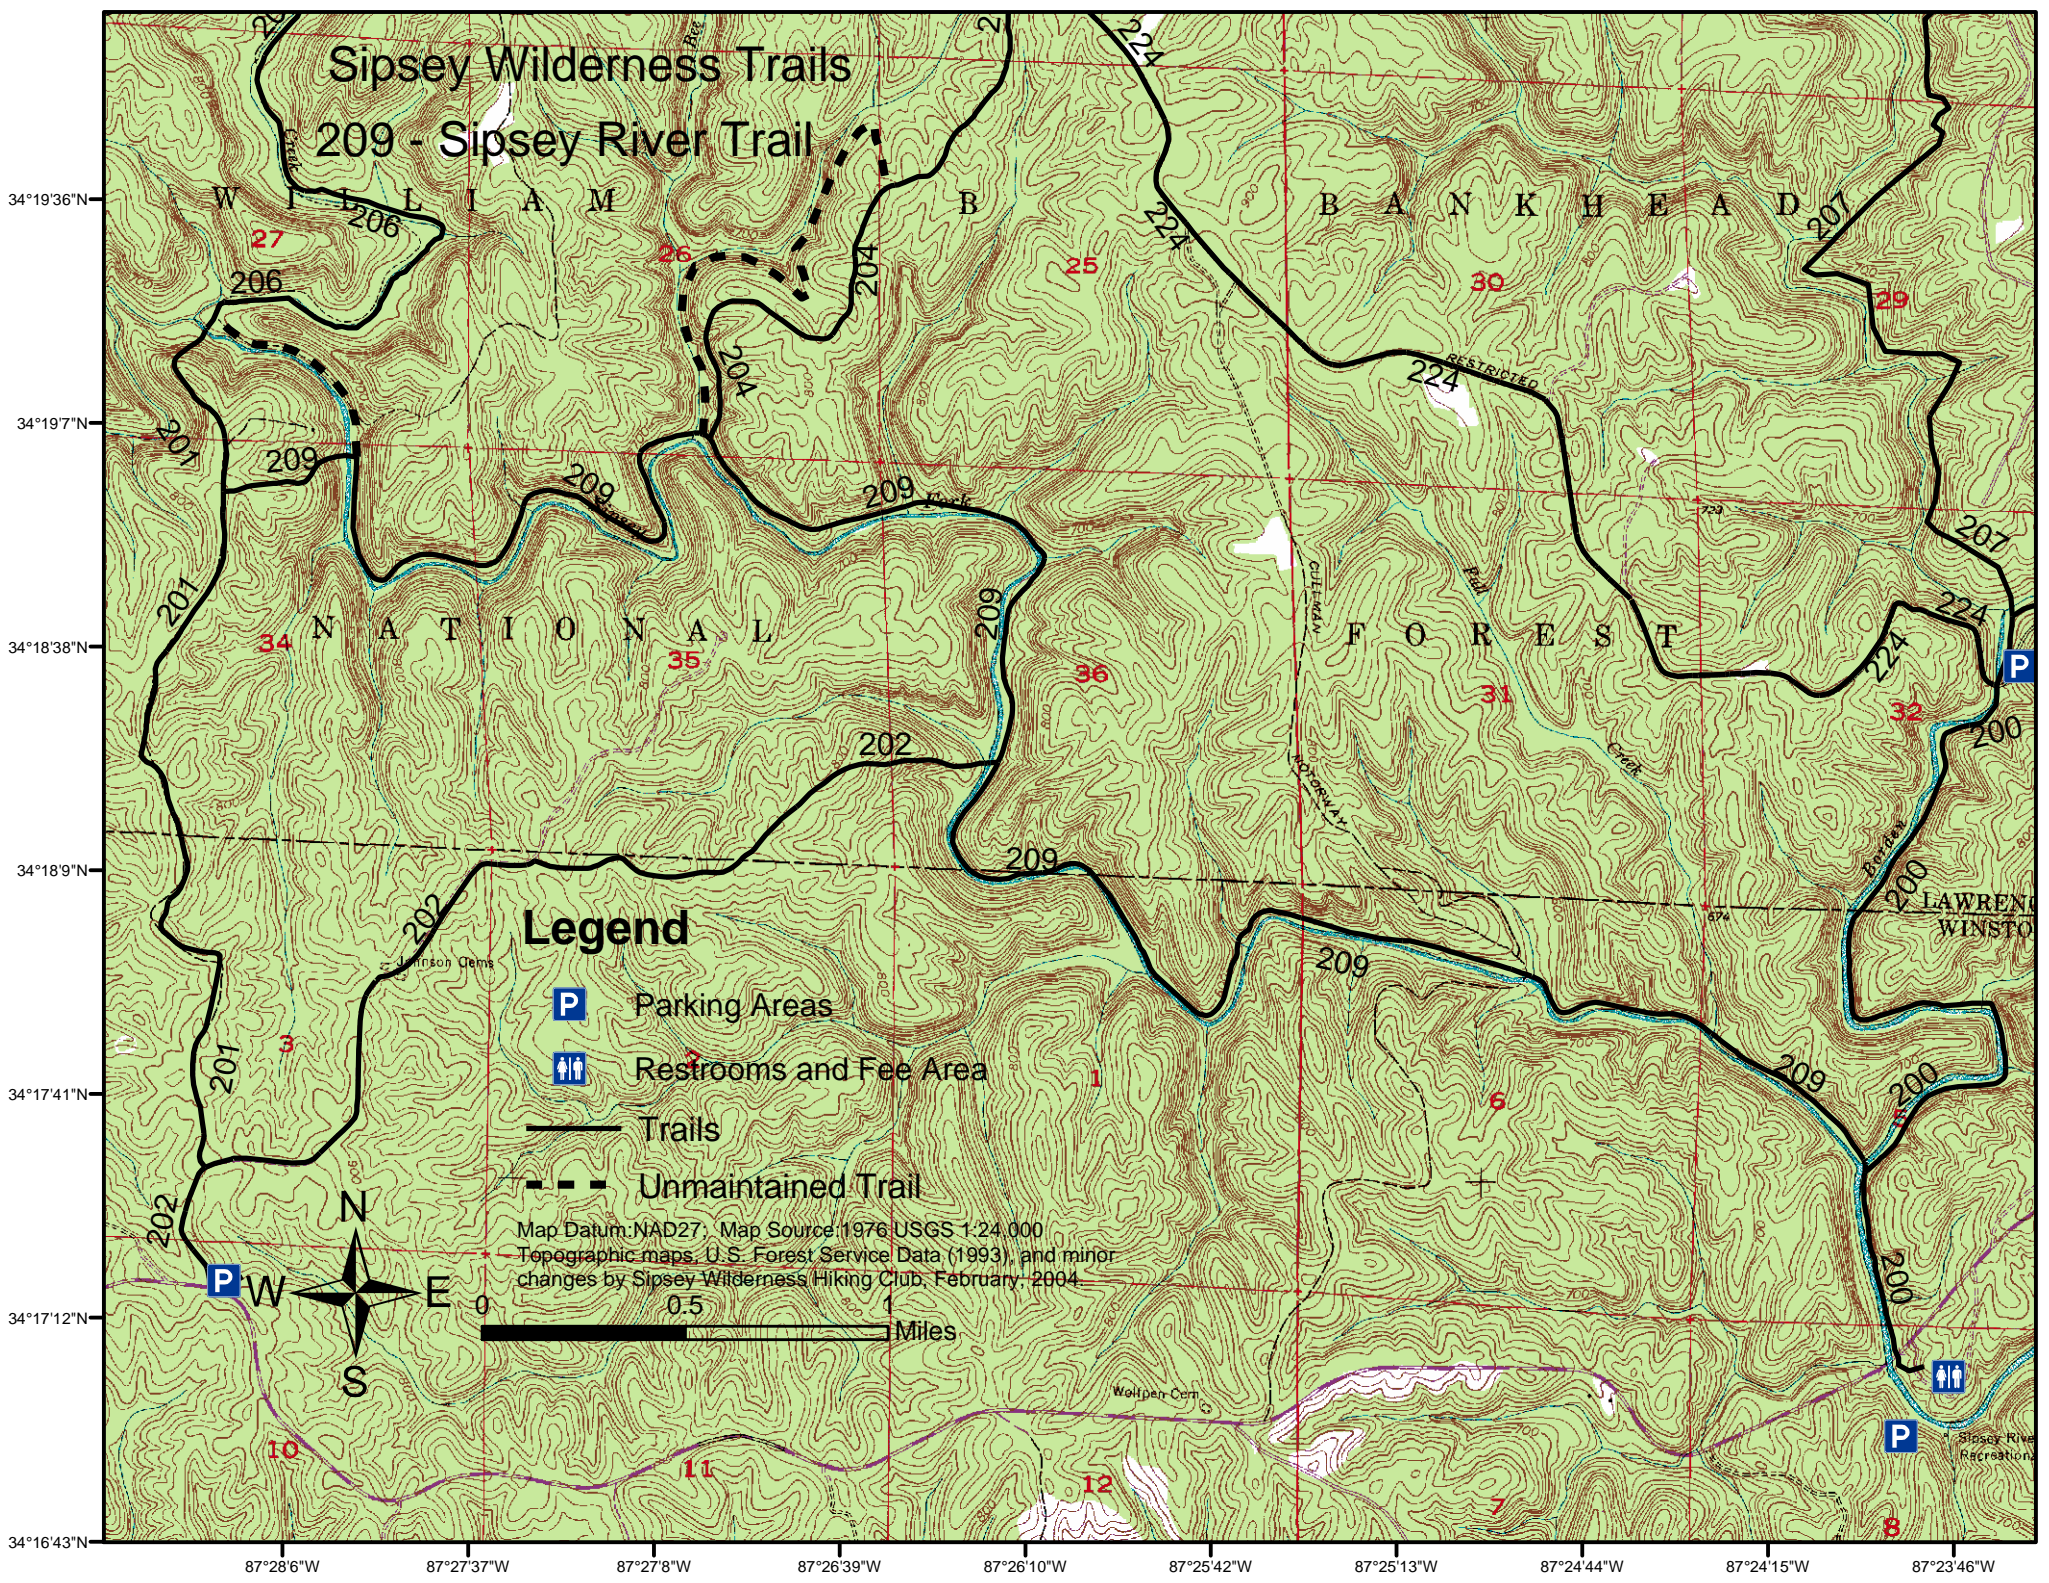

Sipsey Wilderness Trails

209 - Sipsey River Trail

Legend

- Parking Areas
- Restrooms and Fee Area
- Trails
- Unmaintained Trail

Map Datum: NAD27; Map Source: 1976 USGS 1:24,000 Topographic maps, U.S. Forest Service Data (1993), and minor changes by Sipsey Wilderness Hiking Club, February, 2004